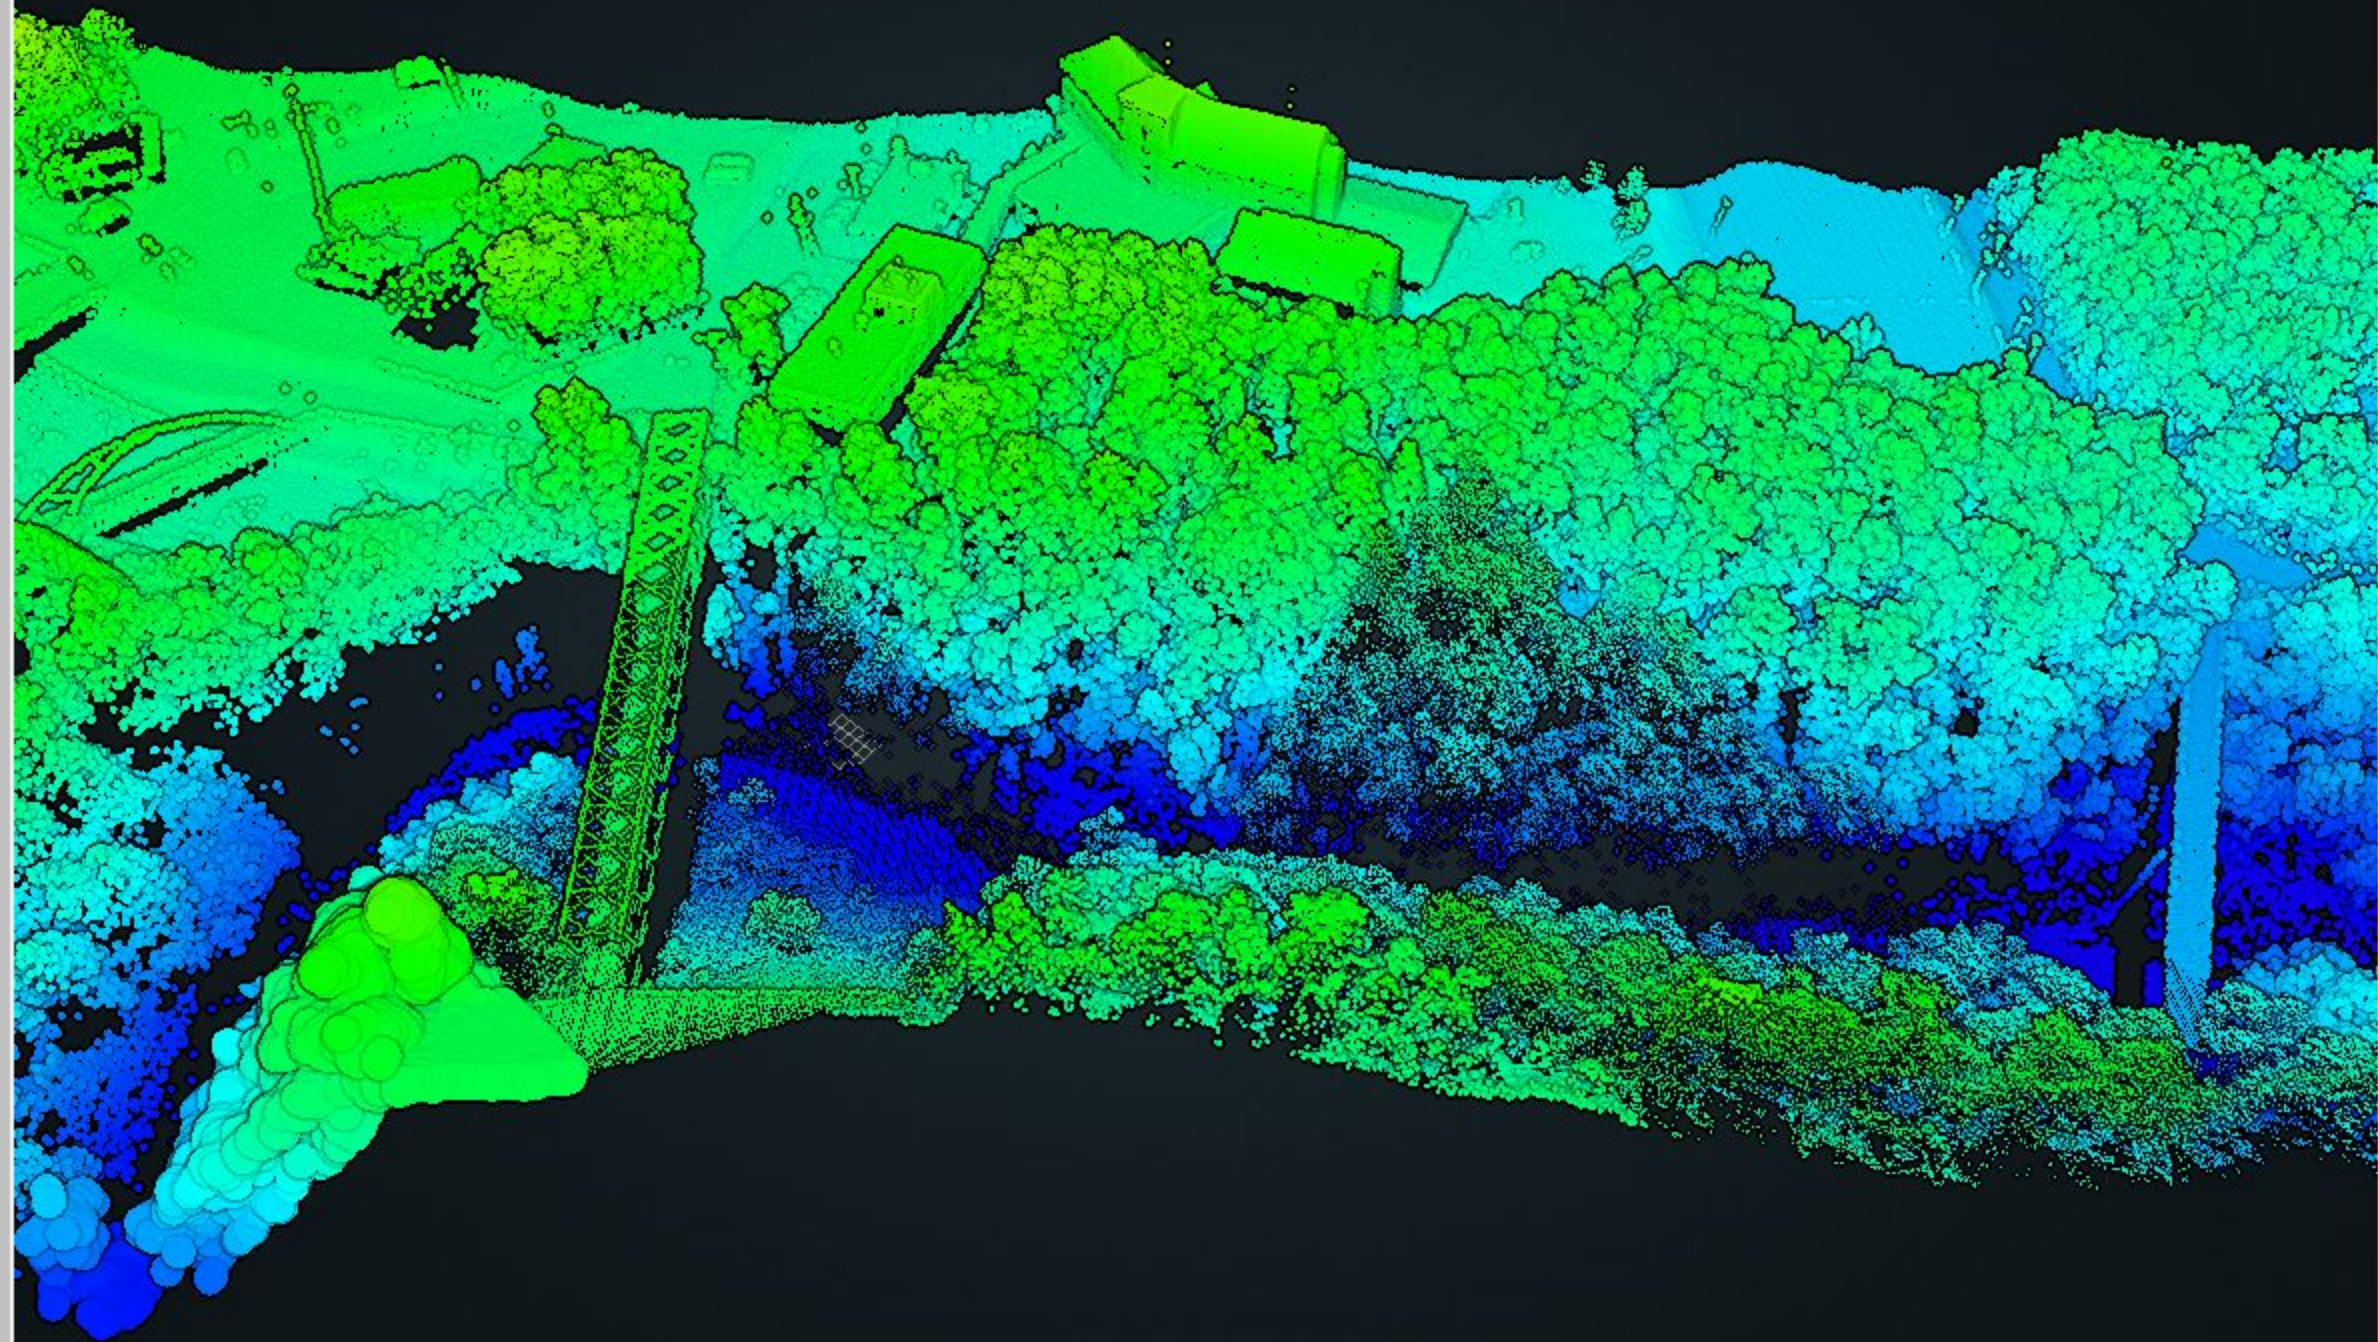

- Appearance
- Navigation
- Tools
- Measurements
- Material

Select Attribute

RGB

Elevation Range: 558.66 to 698.16

- Scene
- Classification Filter

- never classified
- unclassified
- ground
- low vegetation
- medium vegetation
- high vegetation
- building
- low point(noise)
- key-point
- water
- overlap

- Settings
- About

1. ここ ("Material"と"Classification Filter") をクリックして開く

- Appearance
- Navigation
- Tools
- Measurements
- Material
- Select Attribute
  - Elevation
- Elevation Range: 558.66 to 698.16
- Scene
- Classification Filter
  - never classified
  - unclassified
  - ground
  - low vegetation
  - medium vegetation
  - high vegetation
  - building
  - low point(noise)
  - key-point
  - water
  - overlap
- Settings
- About

2. "Elevation" を選択すると色が標高段彩に代わります

- Appearance
- Navigation
- Tools
- Measurements
- Material
- Select Attribute
  - Elevation
- Elevation Range: 558.66 to 698.16
- Scene
- Classification Filter
  - never classified
  - unclassified
  - ground
  - low vegetation
  - medium vegetation
  - high vegetation
  - building
  - low point(noise)
  - key-point
  - water
  - overlap
- Settings
- About

3. "ground" 以外チェックをはずすと地面だけの点群が表示されます