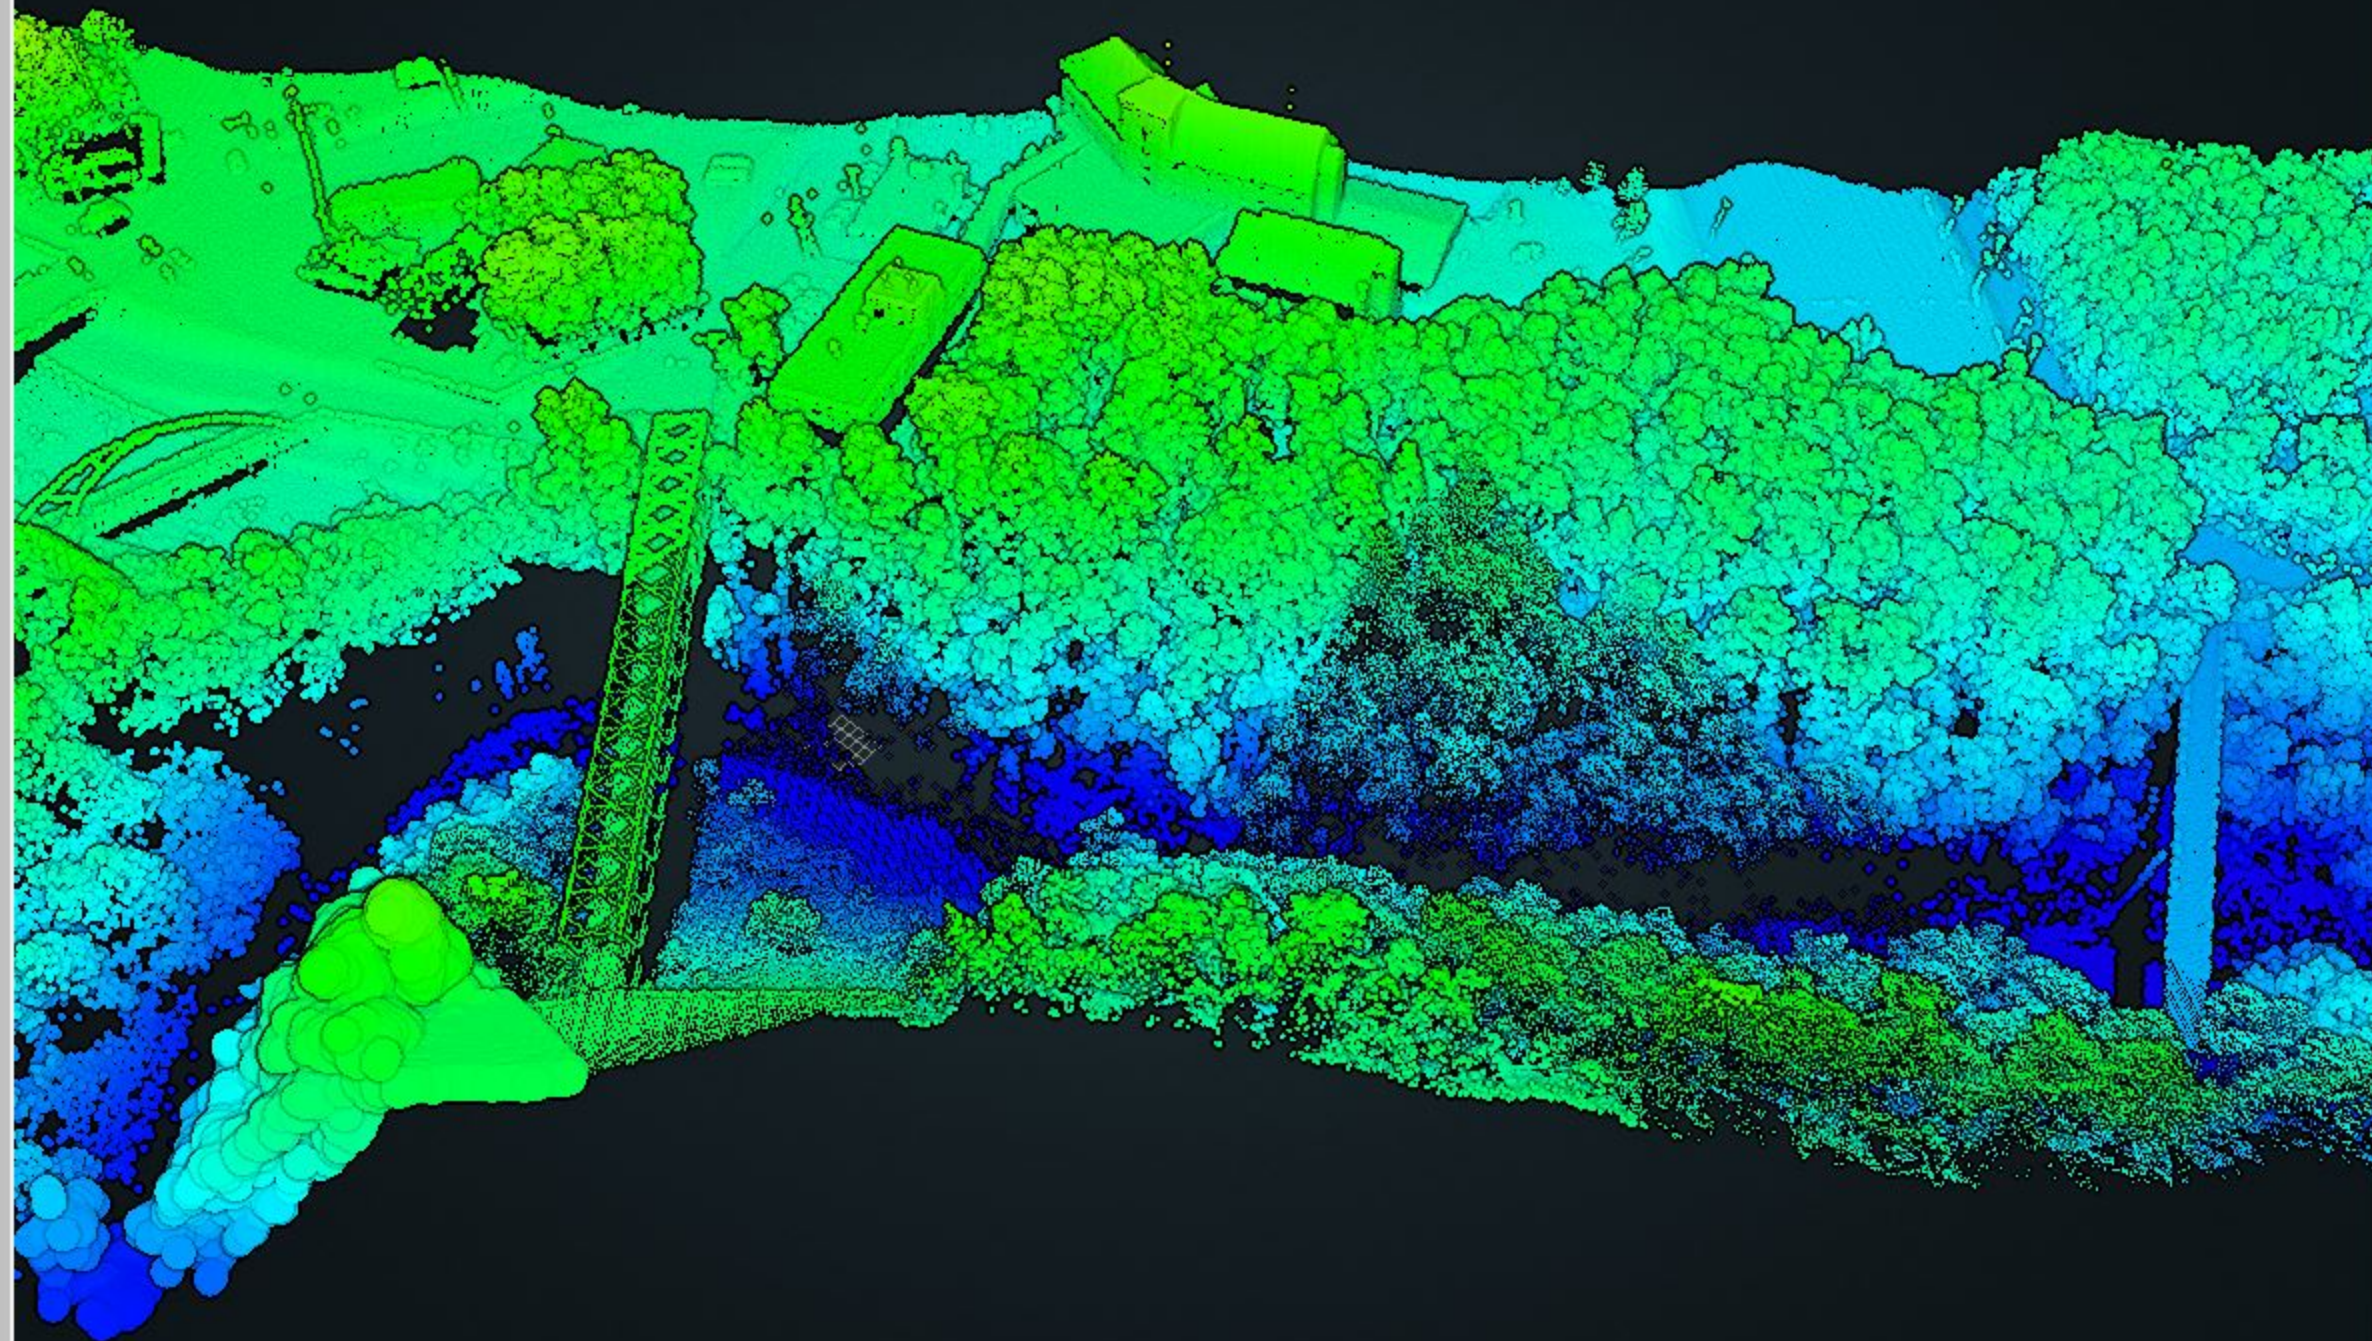

- Appearance
- Navigation
- Tools
- Measurements
- Material
- Select Attribute  
RGB
- Elevation Range: 558.66 to 698.16
- Scene
- Classification Filter
  - never classified
  - unclassified
  - ground
  - low vegetation
  - medium vegetation
  - high vegetation
  - building
  - low point(noise)
  - key-point
  - water
  - overlap
- Settings
- About

- never classified
- unclassified
- ground
- low vegetation
- medium vegetation
- high vegetation
- building
- low point(noise)
- key-point
- water
- overlap

- Settings
- About

2. "Elevation" を選択すると色が標高段彩に代わります

- Appearance
- Navigation
- Tools
- Measurements
- Material
- Select Attribute
  - Elevation
- Elevation Range: 558.66 to 698.16
- Scene
- Classification Filter
  - never classified
  - unclassified
  - ground
  - low vegetation
  - medium vegetation
  - high vegetation
  - building
  - low point(noise)
  - key-point
  - water
  - overlap
- Settings
- About

3. "ground" 以外チェックをはずすと地面だけの点群が表示されます