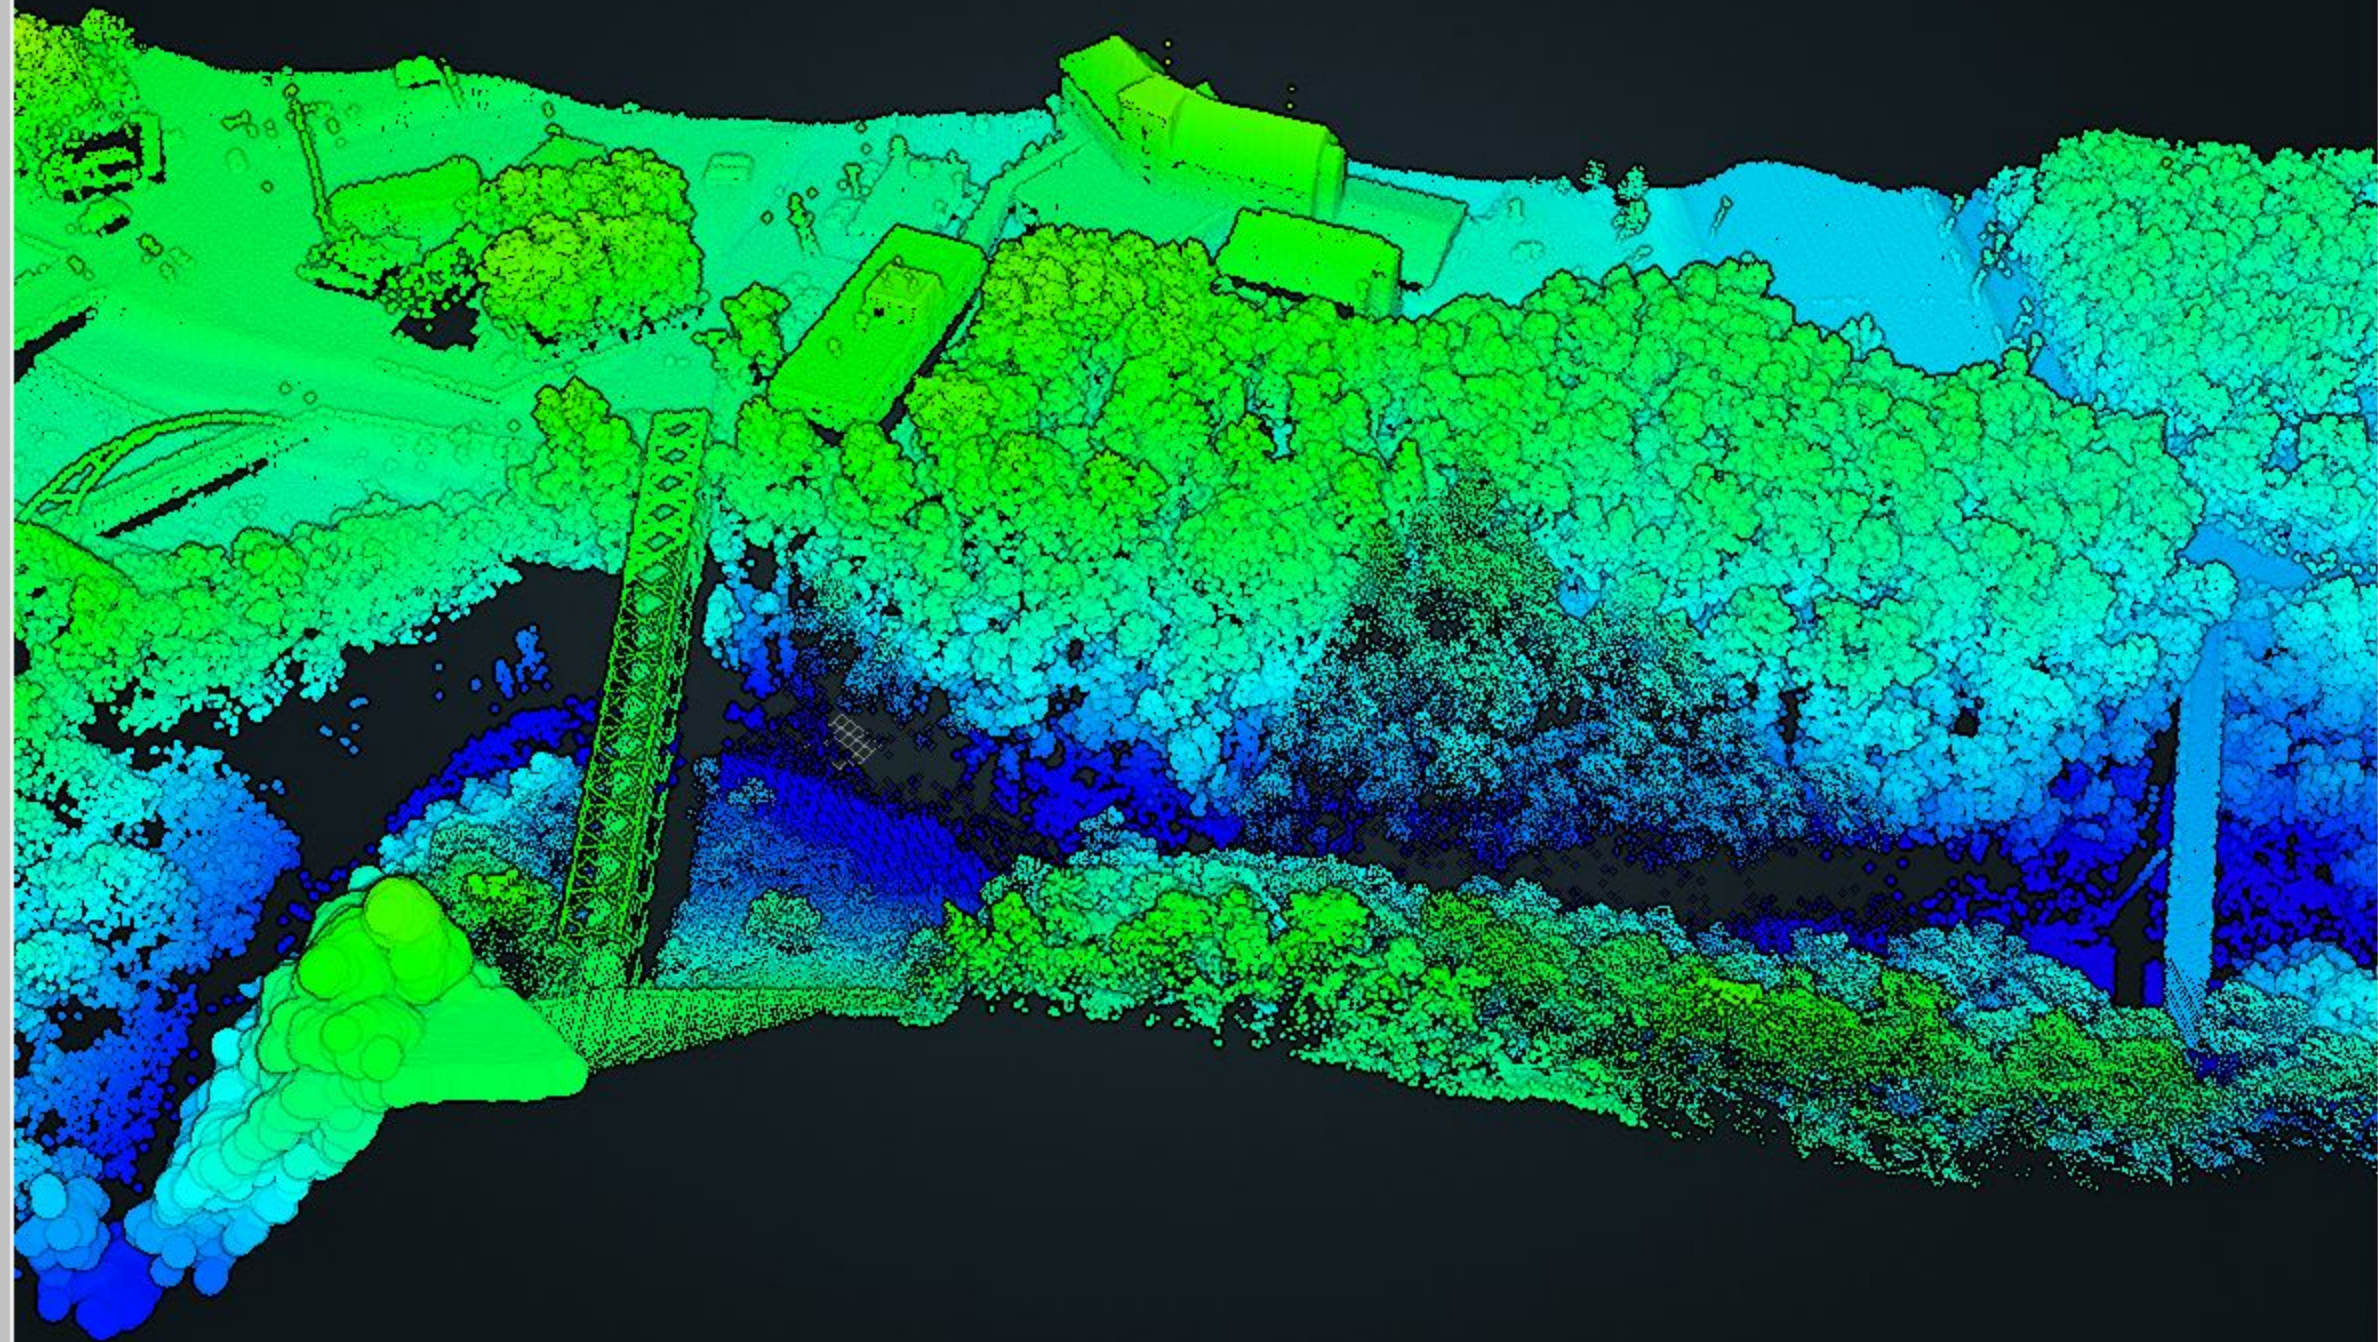

- Appearance
- Navigation
- Tools
- Measurements
- Material

Select Attribute
RGB

Elevation Range: 558.66 to 698.16

- Scene
- Classification Filter

- never classified
- unclassified
- ground
- low vegetation
- medium vegetation
- high vegetation
- building
- low point(noise)
- key-point
- water
- overlap

- Settings
- About

1. ここ ("Material"と"Classification Filter") をクリックして開く

- Appearance
- Navigation
- Tools
- Measurements
- Material
- Select Attribute
 - Elevation
- Elevation Range: 558.66 to 698.16
- Scene
- Classification Filter
 - never classified
 - unclassified
 - ground
 - low vegetation
 - medium vegetation
 - high vegetation
 - building
 - low point(noise)
 - key-point
 - water
 - overlap
- Settings
- About

2. "Elevation" を選択すると色が標高段彩に代わります

- Appearance
- Navigation
- Tools
- Measurements
- Material
- Select Attribute
 - Elevation
- Elevation Range: 558.66 to 698.16
- Scene
- Classification Filter
 - never classified
 - unclassified
 - ground
 - low vegetation
 - medium vegetation
 - high vegetation
 - building
 - low point(noise)
 - key-point
 - water
 - overlap
- Settings
- About

3. "ground" 以外チェックをはずすと地面だけの点群が表示されます